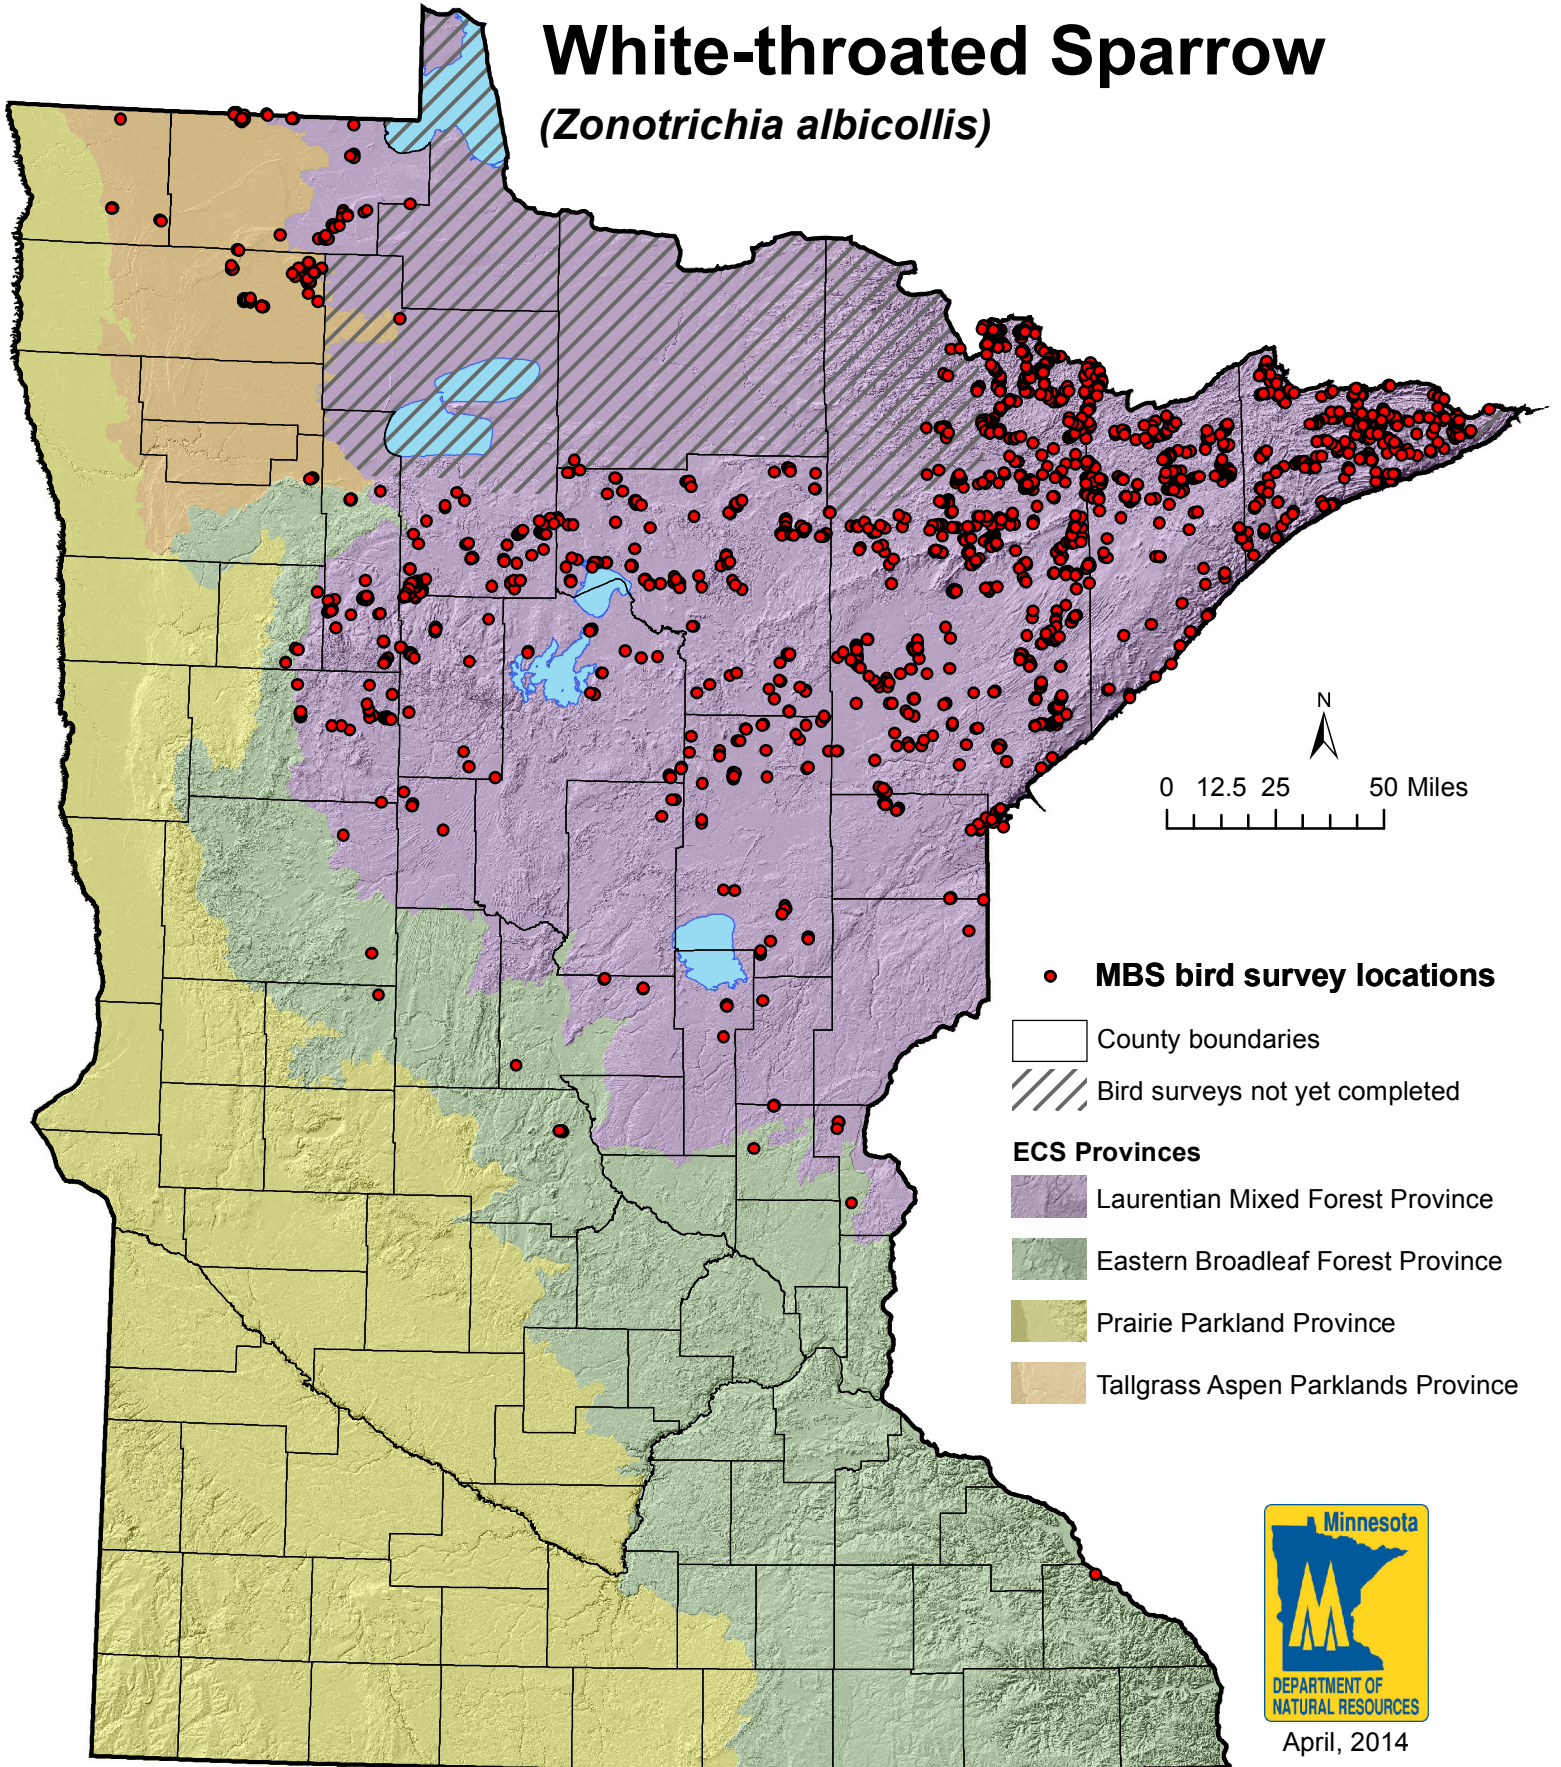

Minnesota Biological Survey
Breeding Bird Locations

White-throated Sparrow

(*Zonotrichia albicollis*)

April, 2014

Note: This map displays only information collected by Minnesota Biological Survey.